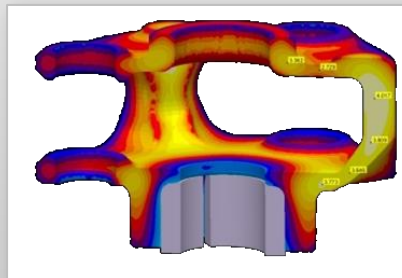

Design

- 2D & 3D drawings
- > 150 years construction expertise

Calculation

- Computer Aided Optimization
- Casting simulation

Validation/Testing

- Several test benches (3-7 MW) in different configurations
- Measurement of vibration, torque, oil quality and temperature

Manufacturing process

Casting

- **Casting in single-pieces and series production**
- **Range of materials covers 60 different alloys**
- **Monthly production: approx. 1.200 t; largest unit weight 8 t**

Processing