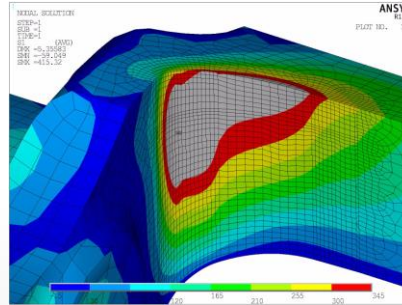

Design

- 2D & 3D drawings
- > 150 years construction expertise

Calculation

- Computer Aided Optimization
- Casting simulation

Validation/Testing

- Several test benches (3-7 MW) in different configurations
- Measurement of vibration, torque, oil quality and temperature