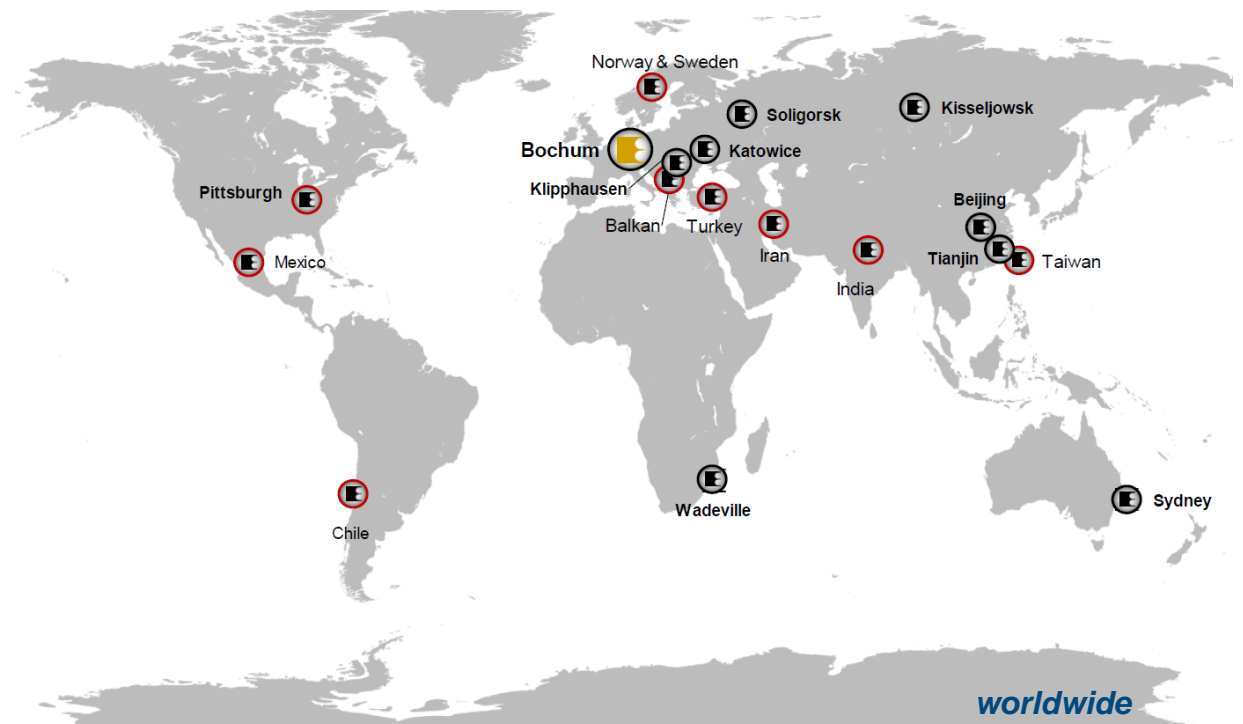

EICKHOFF Holding

Gebr. Eickhoff Maschinenfabrik und Eisengießerei GmbH

EICKHOFF
Bergbautechnik
GmbH
[Mining Division]

EICKHOFF
Maschinenfabrik
GmbH
*[Precision
Manufacturing]*

EICKHOFF
Antriebstechnik
GmbH
*[Industrial and Wind
Turbine Gearboxes]*

EICKHOFF
Gießerei GmbH
[Foundry]

Key figures

- **Employees: 1400**
- **Turnover: >250 Mio €**
- **Locations:**
 - Bochum (HQ)
 - Klipphausen (production site)
- **Ownership:**
 - private ownership since 1864 (6th generation)
- **8 international subsidiaries and worldwide representatives**

Industries

- *Cement*
- *Minerals*
- *Open Pit Mining*
- *Rail & Transportation*
- *Heavy Industries*
- *Hydro*
- *Wind*
- *Power Generation*
- *Sugar*

Applications

Drive Solutions from A to Z

*Eickhoff is your partner for
Reliability, Customization and Sustainability*