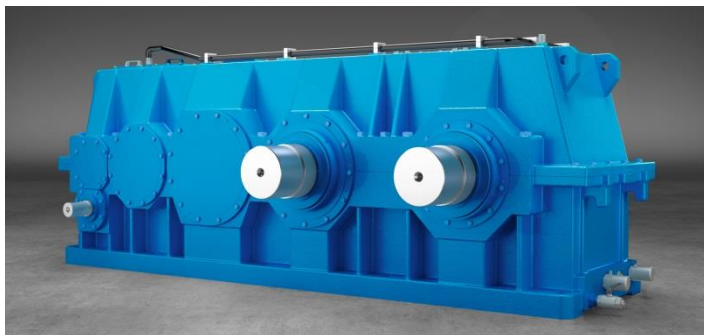

EICKHOFF Holding

Gebr. Eickhoff Maschinenfabrik und Eisengießerei GmbH

EICKHOFF
Bergbautechnik
GmbH
[Mining Division]

EICKHOFF
Maschinenfabrik
GmbH
*[Precision
Manufacturing]*

EICKHOFF
Antriebstechnik
GmbH
*[Industrial and Wind
Turbine Gearboxes]*

EICKHOFF
Gießerei GmbH
[Foundry]